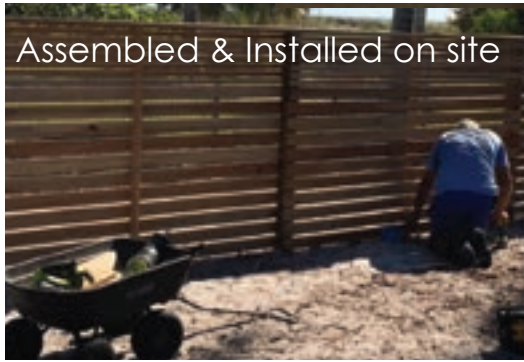

Gate Options

Aluminum Frame Gate

Deluxe Custom Hardware

Assembled & Installed on site

Stacked Horizontal

Custom Planter with Cap

Varied Sized Planed Boards

Wood Cross Frame Gate