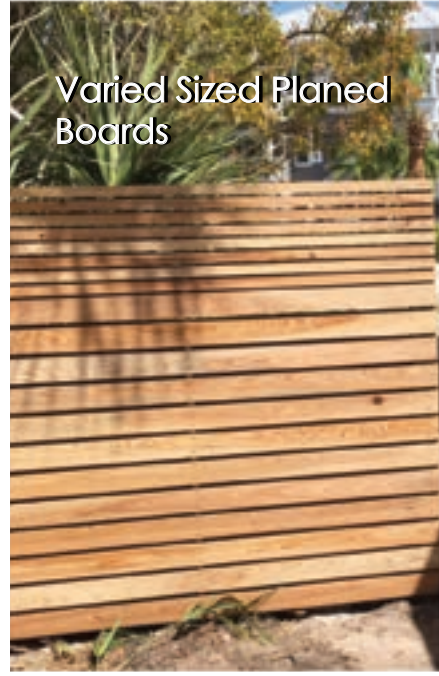

Gate Options

Aluminum Frame Gate

Deluxe Custom Hardware

Assembled & Installed on site

Stacked Horizontal

Custom Planter with Cap

Varied Sized Planed Boards

Wood Cross Frame Gate

Ipe Stacked Horizontal

6" Rough Cut Boards

Stained after Install

6" Planed Boards