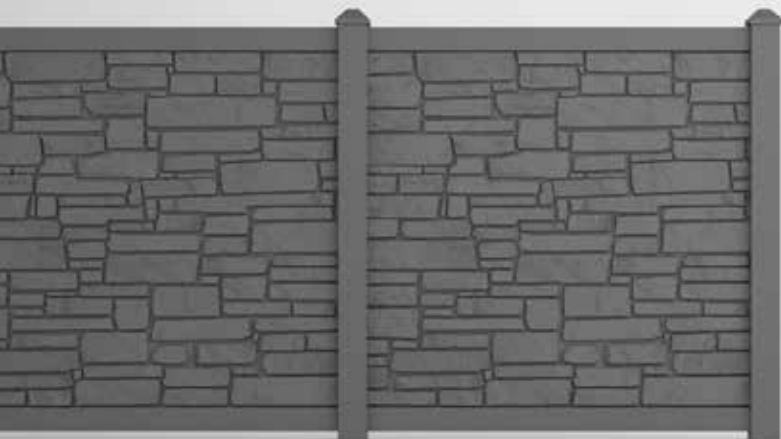

MOLDED

MOLDED PRIVACY

BOULDER

WITH SIMTEK™ TECHNOLOGY

Transform your acreage with heavy, virtually rock-solid polyethylene panels engineered to absorb noise and resist impact. At 8' and 12' heights, the stackable units and earth tone colors blend in with suburban and rural settings.

Shown in Dark Gray Granite

DESIGN INSPIRATION

RUGGED VIBES

Inspired by the rugged beauty and towering peaks of the Rocky Mountains, this scenic molded barrier is an open inspiration to step outside and become one with nature.

SIZES

A wide range of sizes enables your Catalyst contractor to create just the right fit for your space.

Width:
6' and 8'

Height:
4', 6' and stackable
to 8' and 12'

INNOVATIONS

- ↔ StayStraight®
- ☀ SolarGuard®
- ◆ SimTek™