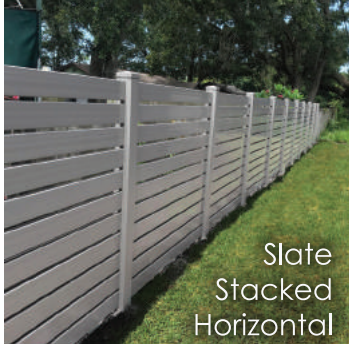

Arbors

Harp Trellis Arbor

Lattice Arbor

Anna Marie Arbor

LIFETIME WARRANTY

LOW MAINTENANCE

EYE CATCHING

941-379-3444

510 CATTLEMEN RD.
SARASOTA, FL 34232

www.HnYFence.com

facebook.com/HnYFence

Horizontal Rail Options

Slate Stacked Horizontal

3 Rail - Ranch Rail

4 Rail - Ranch Rail

2 Rail - Ranch Rail